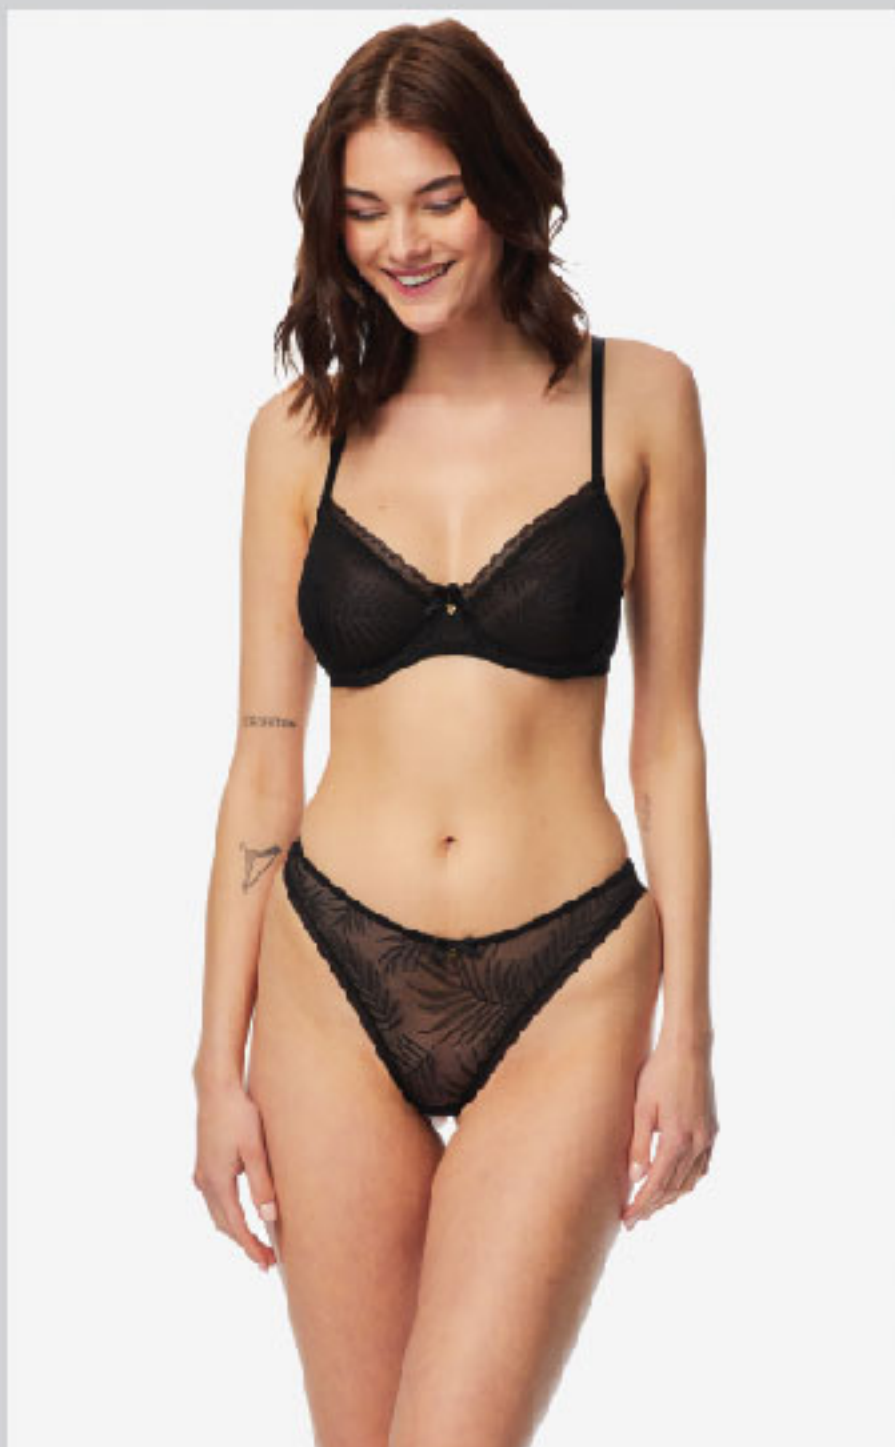

BACK VIEW

BACK VIEW

8435B BRA TRIANGLE LIGHT PADDED
Color> 045 MAYPO / BLACK
Size> 70B-85B
Composition> 83% POLYAMIDE 17% ELASTAN

8435B BRA TRIANGLE LIGHT PADDED
Color> 674 BIOAETI DUSTY / DUSTY VIOLET
Size> 70B-85B
Composition> 83% POLYAMIDE 17% ELASTAN