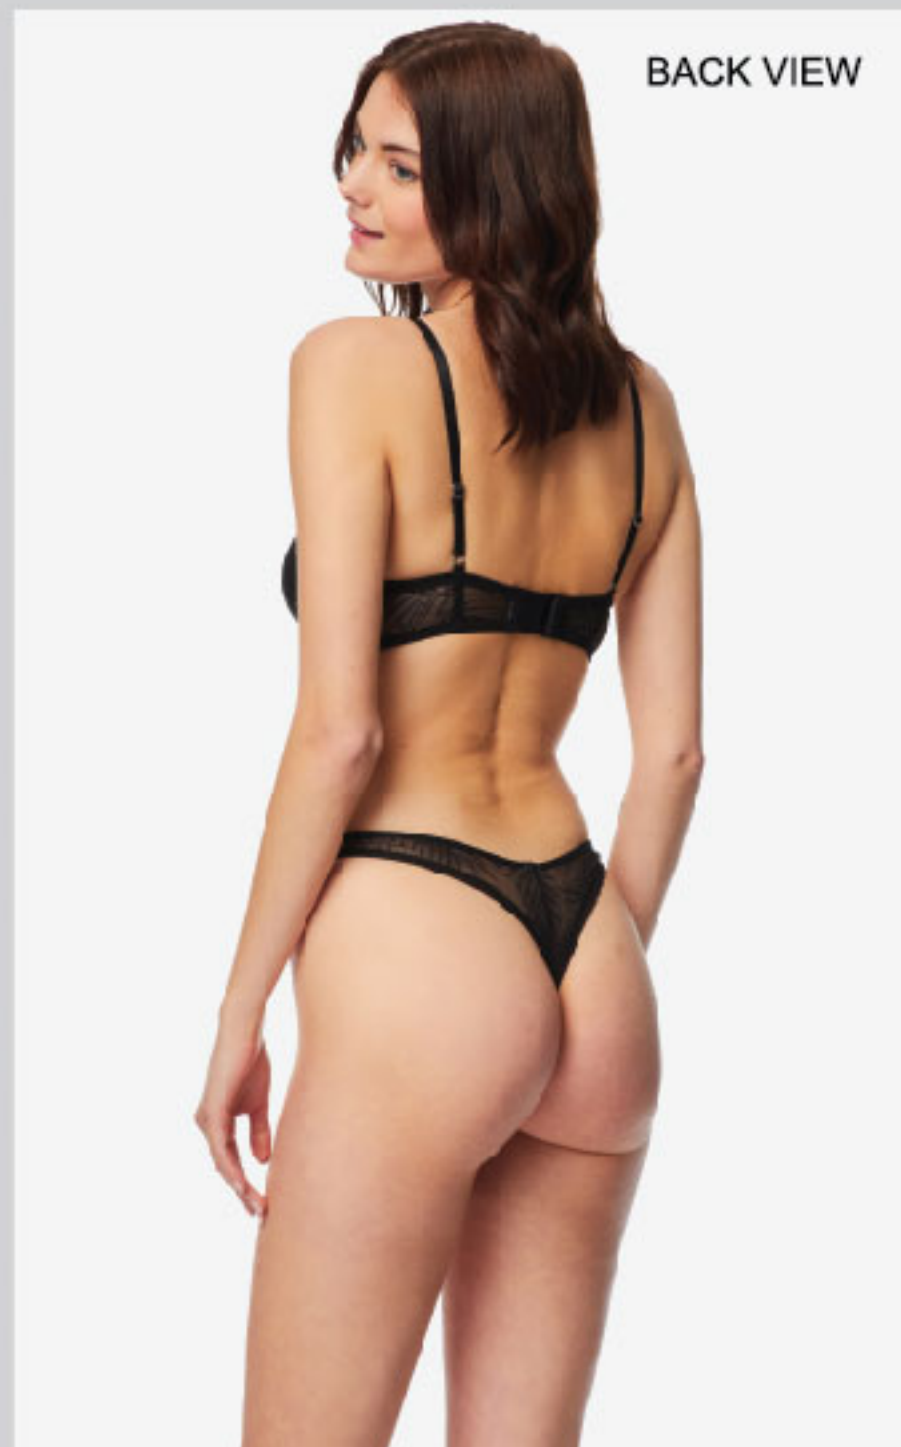

BACK VIEW

BACK VIEW

8435B BRA TRIANGLE LIGHT PADDED
Color> 045 MAYPO / BLACK
Size> 70B-85B
Composition> 83% POLYAMIDE 17% ELASTAN

8435B BRA TRIANGLE LIGHT PADDED
Color> 674 BIOAETI DUSTY / DUSTY VIOLET
Size> 70B-85B
Composition> 83% POLYAMIDE 17% ELASTAN