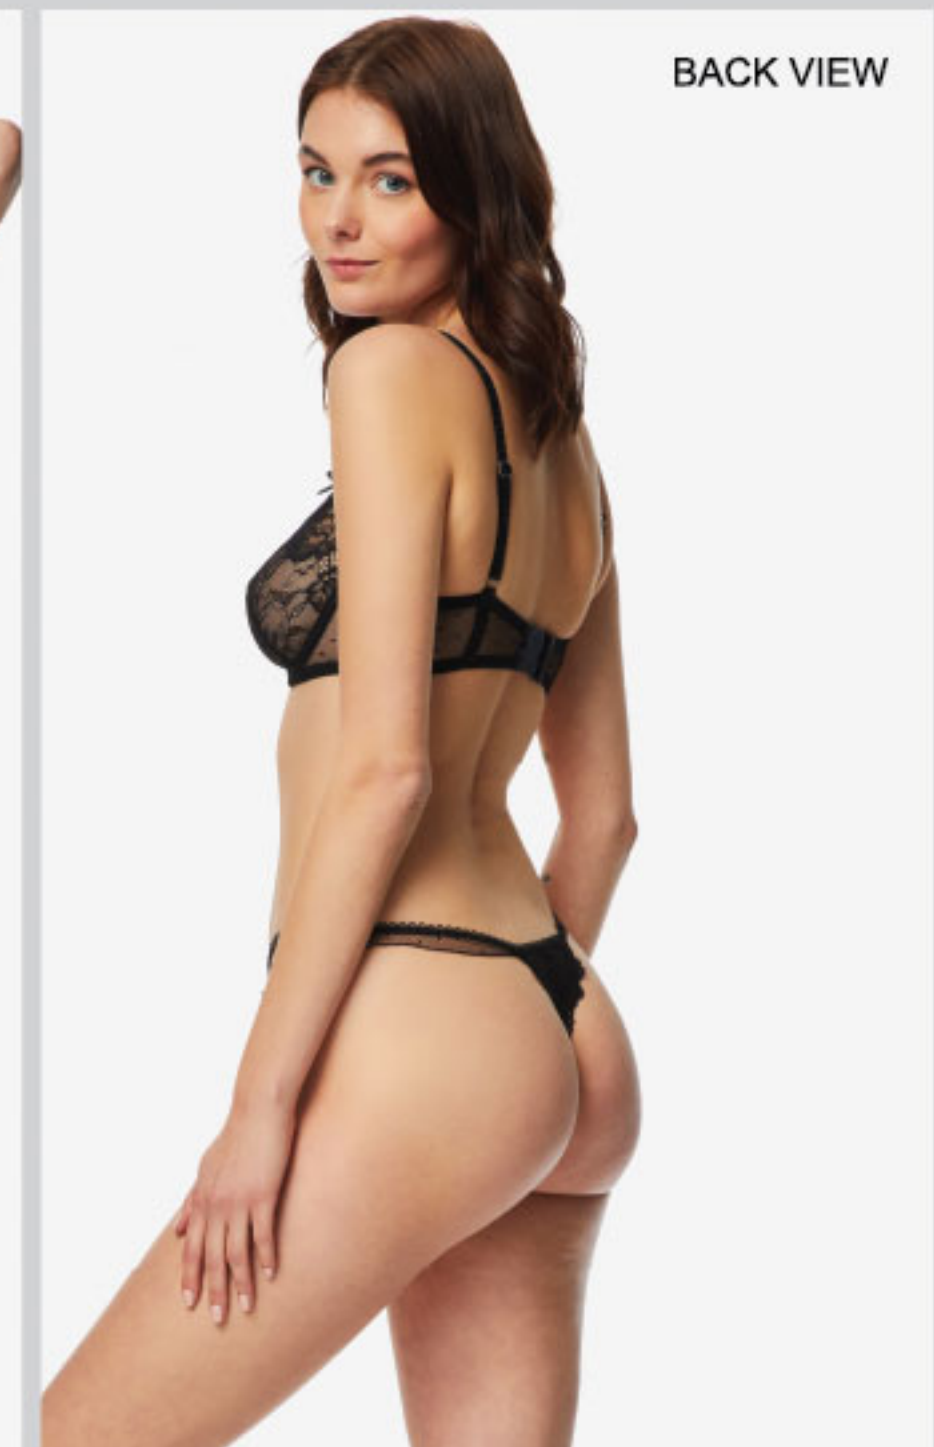

BACK VIEW

8337B WIRED BALCONE BRA / **80915** STRING
Color> 045 MAYPO / BLACK
Size> 70B-85B, S-XL
Composition> 90% POLYAMIDE 10% ELASTAN