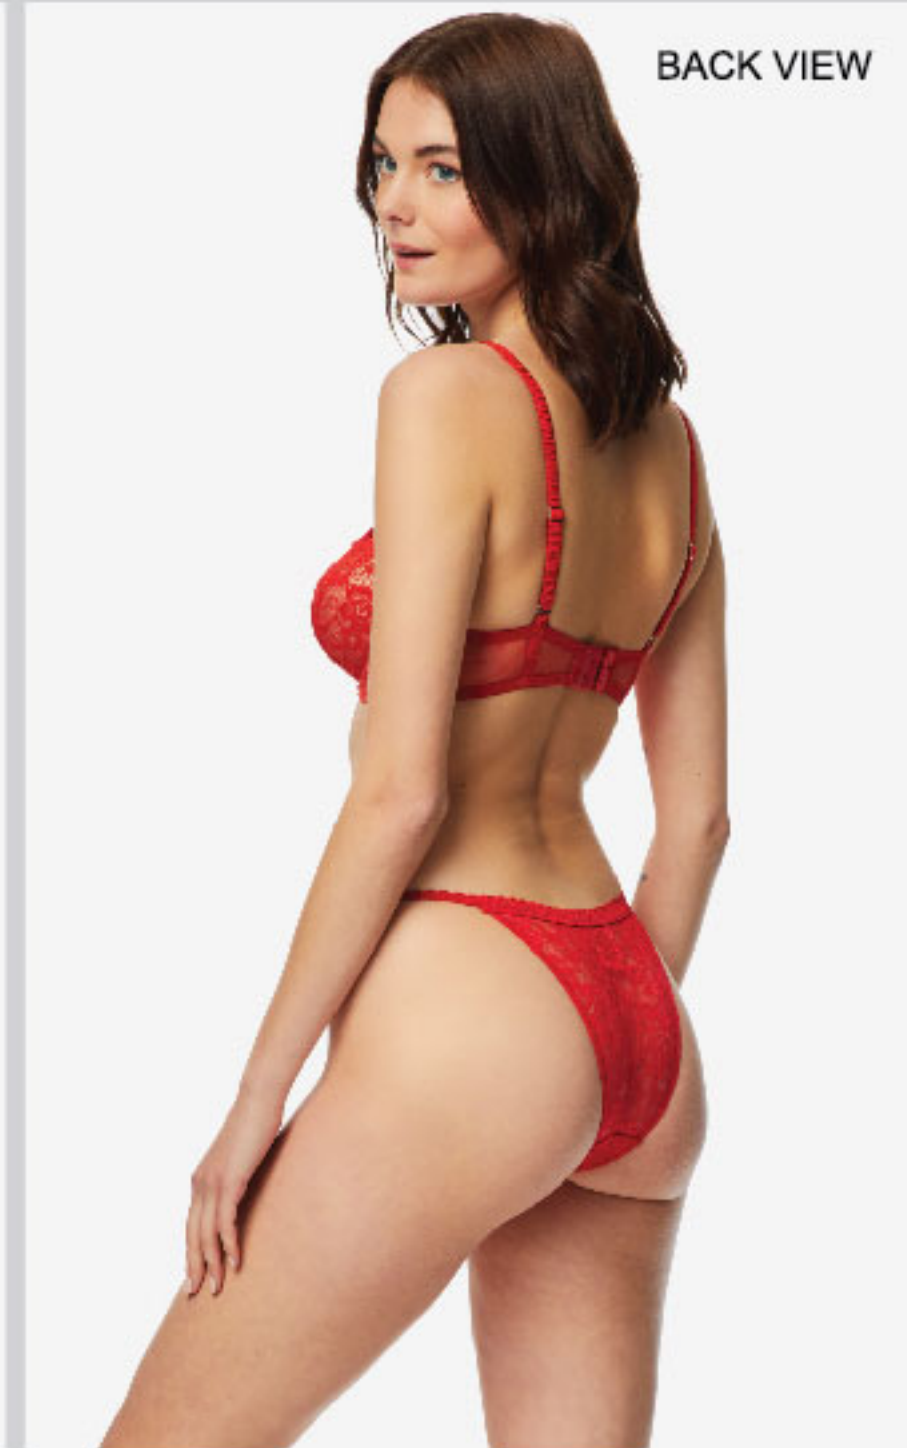

BACK VIEW

BACK VIEW

8337B WIRED BALCONE BRA / 80925 TANGA
Color> 018 KOKKINO / RED
Size> 70B-85B, S-XL
Composition> 90% POLYAMIDE 10% ELASTAN

BACK VIEW

BACK VIEW