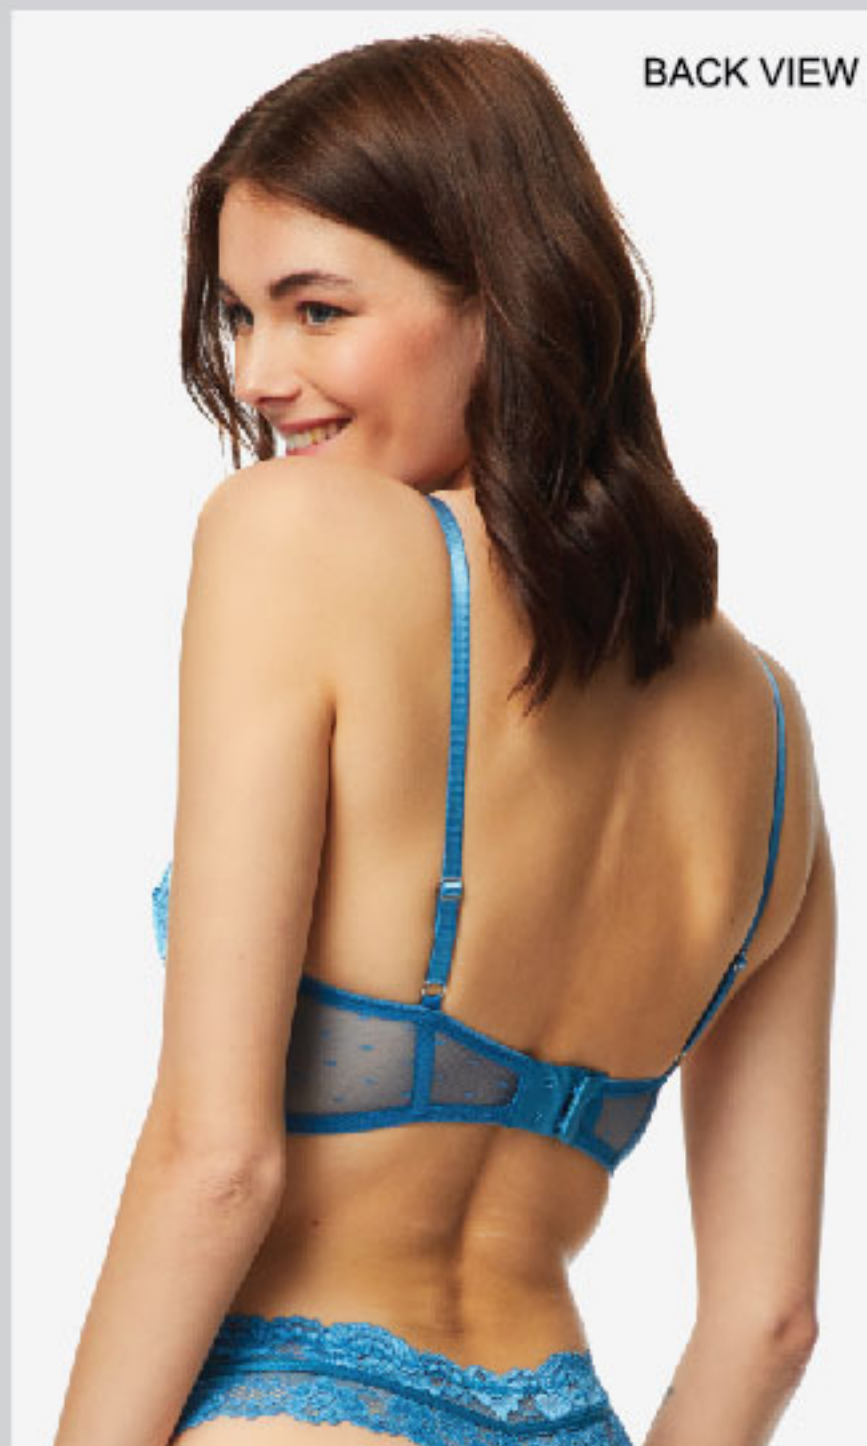

BACK VIEW

BACK VIEW

BACK VIEW

BACK VIEW