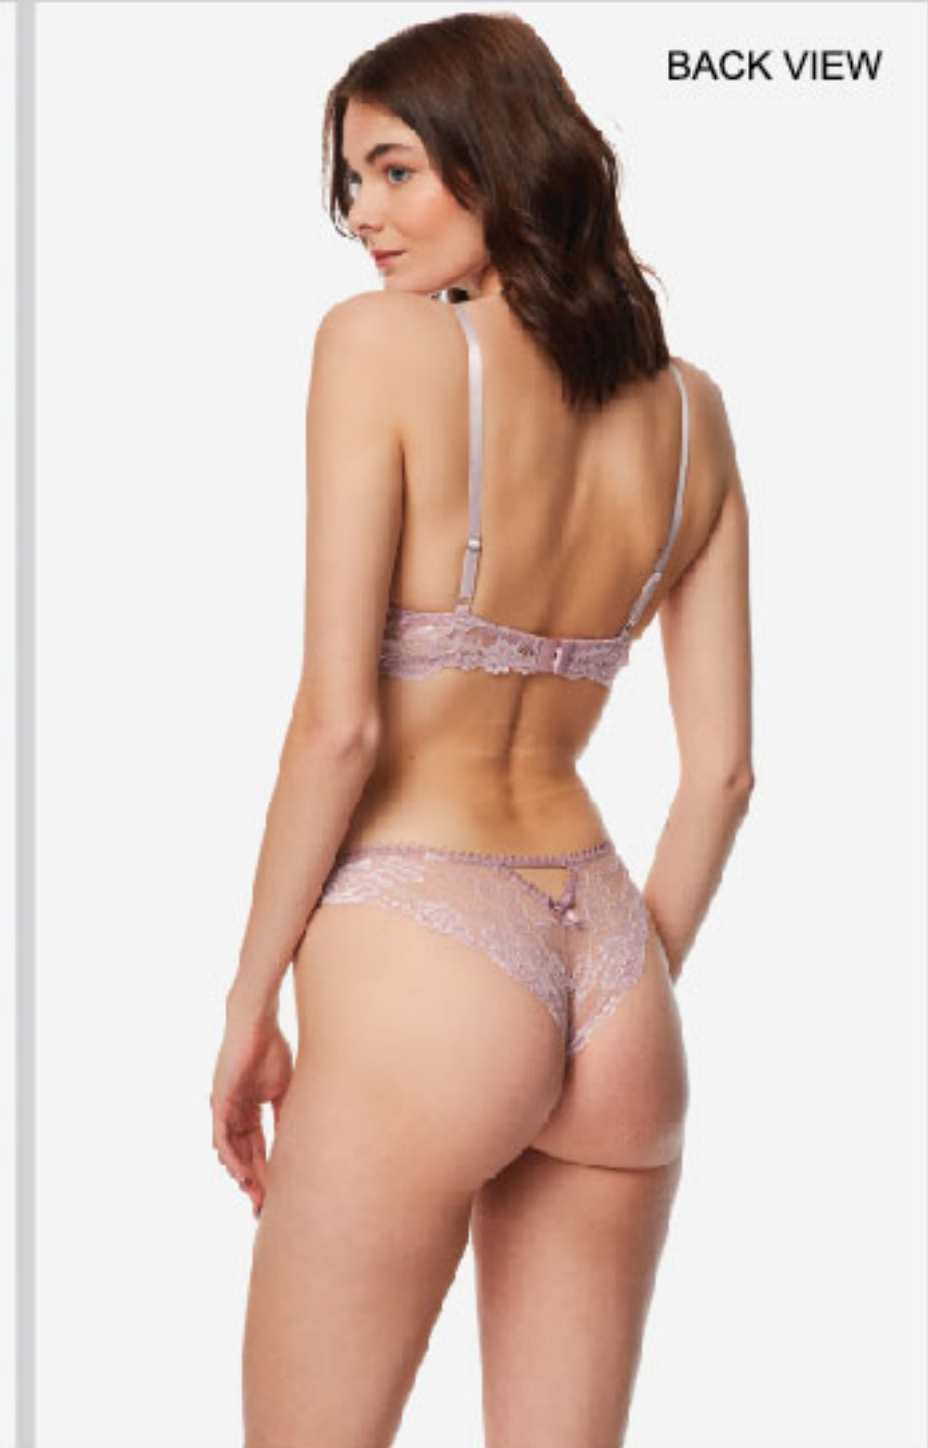

BACK VIEW

8090B BRA TRIANGLE LIGHT PADDED / **80901** RIO BRAZILIAN
 Color> 045 MAYPO / BLACK
 Size> 70B-85B, S-XL
 Composition> 98% POLYESTER 2% ELASTAN

BACK VIEW

8090B BRA TRIANGLE LIGHT PADDED / **80901** RIO BRAZILIAN
 Color> 674 BIOAETI DUSTY / DUSTY VIOLET
 Size> 70B-85B, S-XL
 Composition> 98% POLYESTER 2% ELASTAN