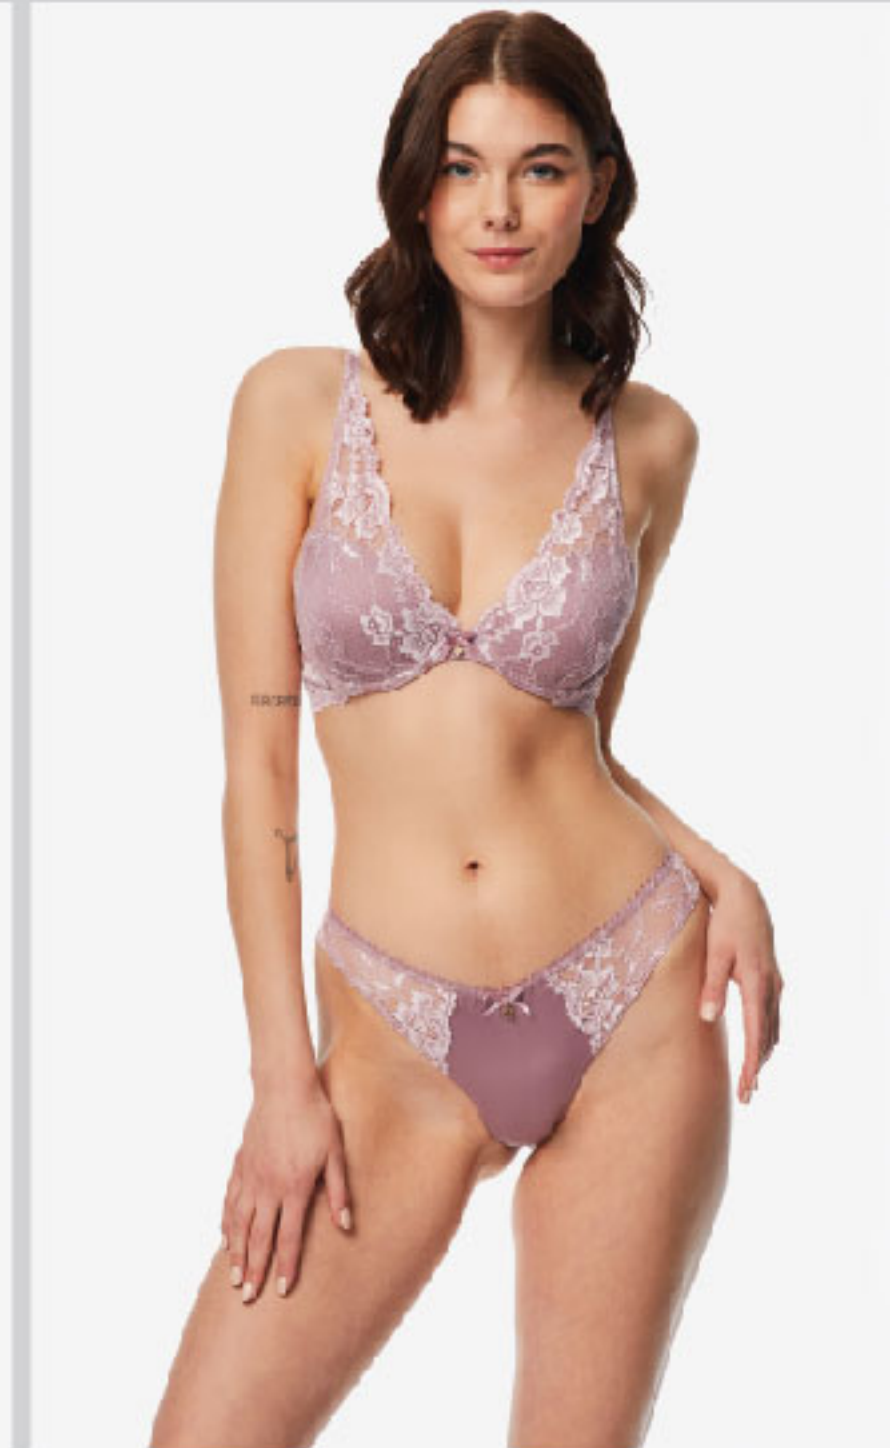

BACK VIEW

8090B BRA TRIANGLE LIGHT PADDED / **80901** RIO BRAZILIAN
 Color> 045 MAYPO / BLACK
 Size> 70B-85B, S-XL
 Composition> 98% POLYESTER 2% ELASTAN

BACK VIEW

8090B BRA TRIANGLE LIGHT PADDED / **80901** RIO BRAZILIAN
 Color> 674 BIOAETI DUSTY / DUSTY VIOLET
 Size> 70B-85B, S-XL
 Composition> 98% POLYESTER 2% ELASTAN