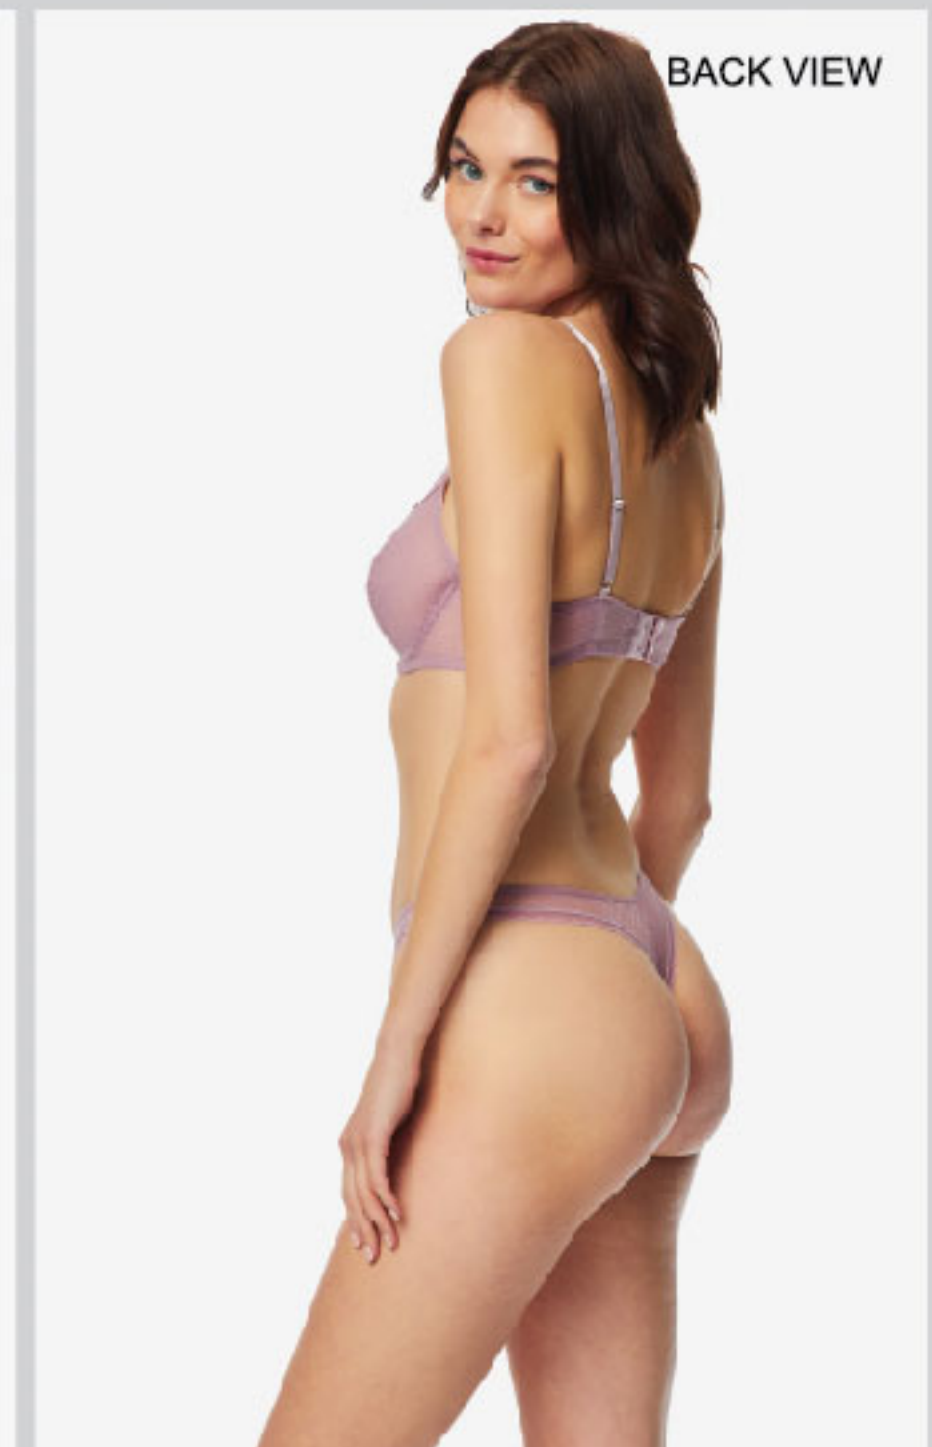

BACK VIEW

8423C WIRED BALCONE BRA / **80924** STRING BRAZILIAN
Color> 674 BIOAETI DUSTY / DUSTY VIOLET
STRING ALSO AVAILABLE 018 KOKKINO / RED
Size> 70C-90C, S-XL
Composition> 83% POLYAMIDE 17% ELASTAN