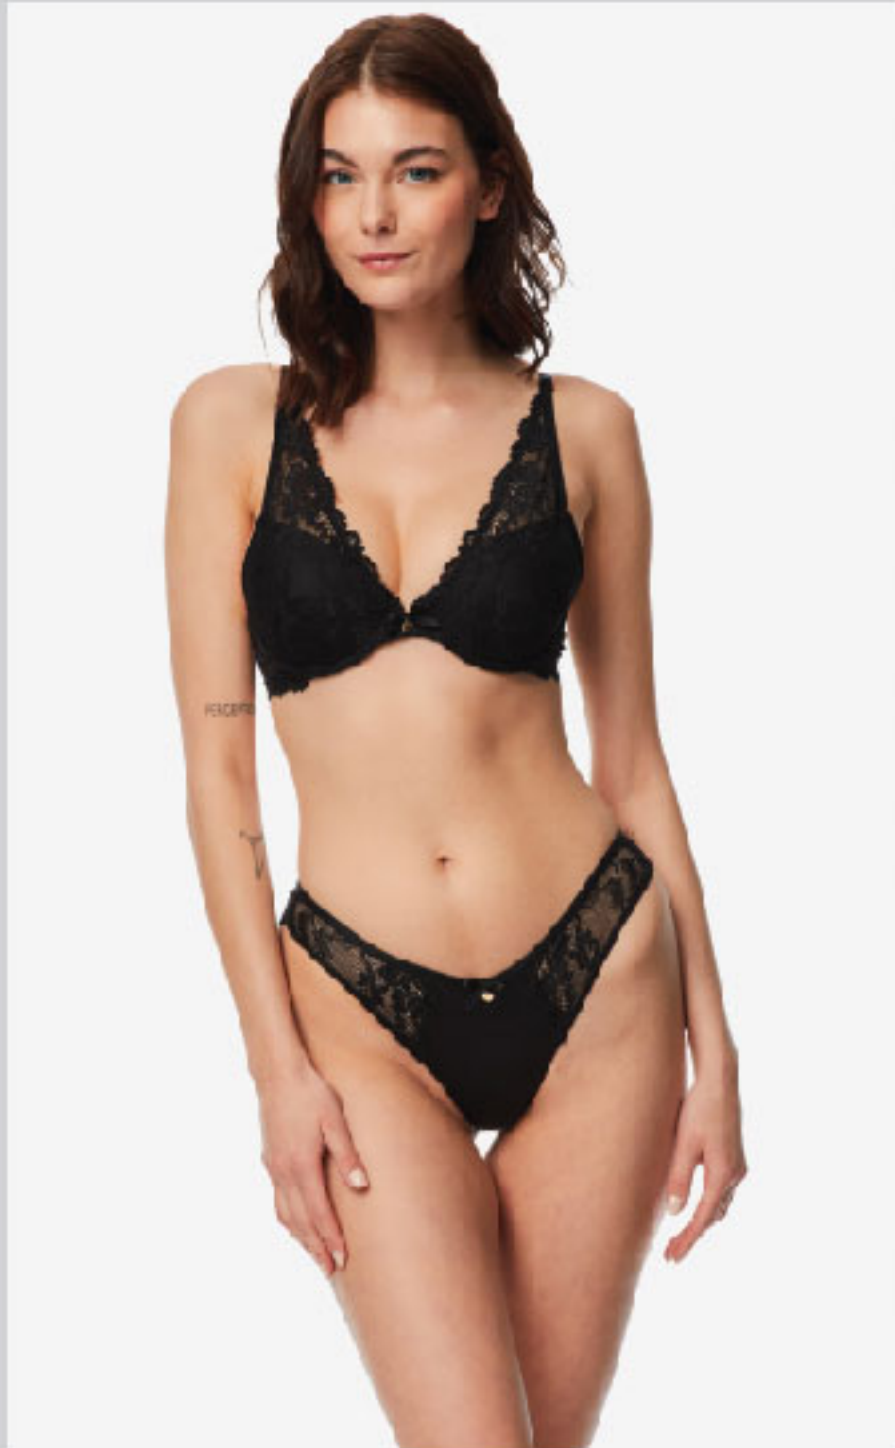

8090B BRA TRIANGLE LIGHT PADDED / **80901** RIO BRAZILIAN
Color> 045 MAYPO / BLACK
Size> 70B-85B, S-XL
Composition> 98% POLYESTER 2% ELASTAN