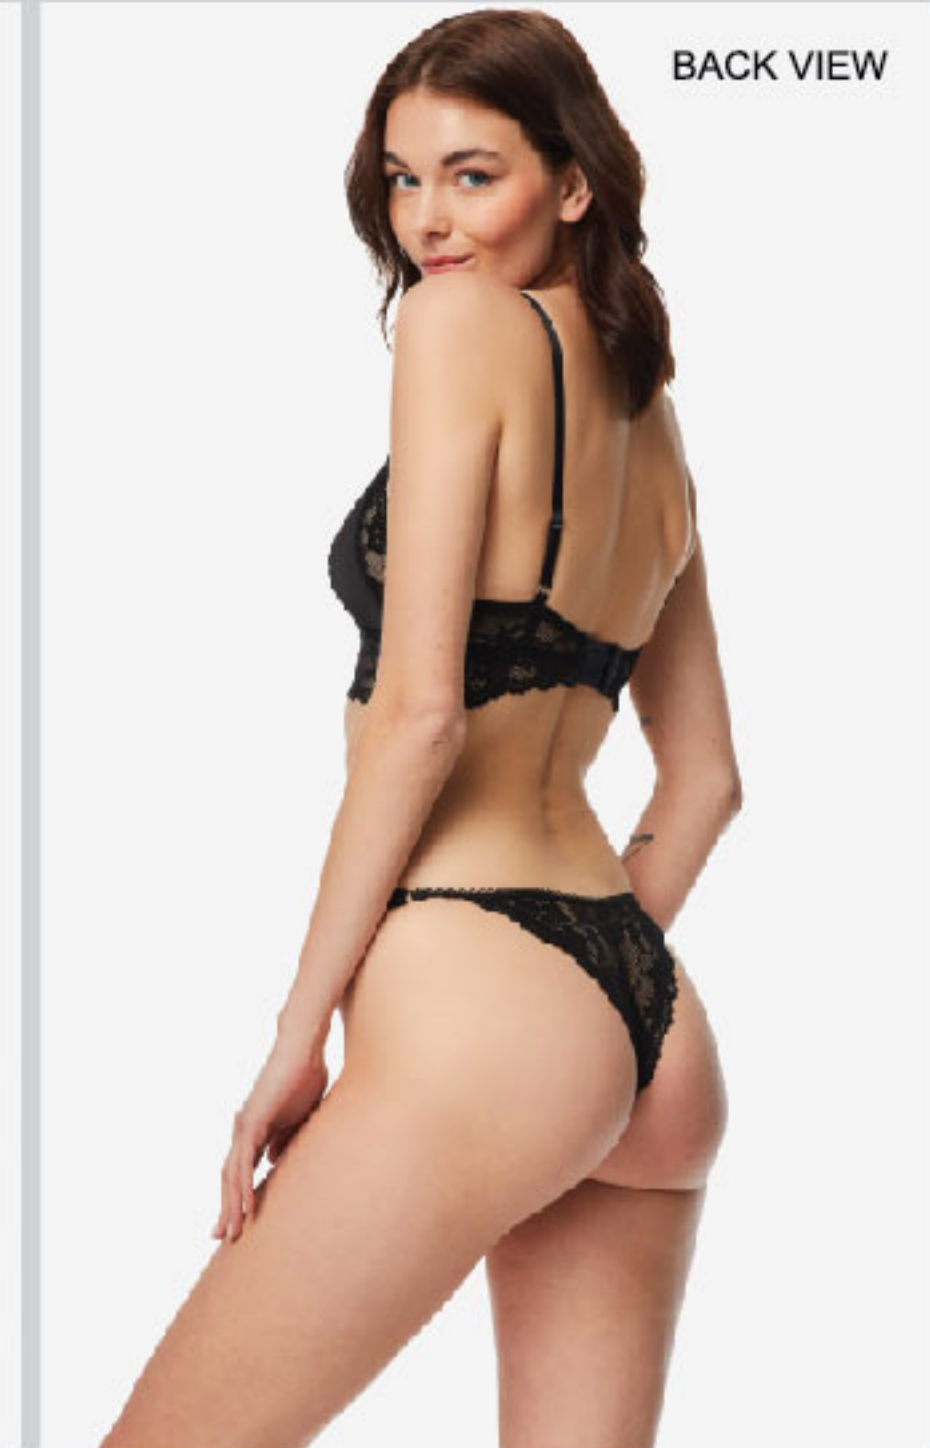

BACK VIEW

8093B BRALETTE / 80903 TANGA
Color> 045 MAYPO / BLACK
Size> S-XL
Composition> 98% POLYESTER 2% ELASTAN