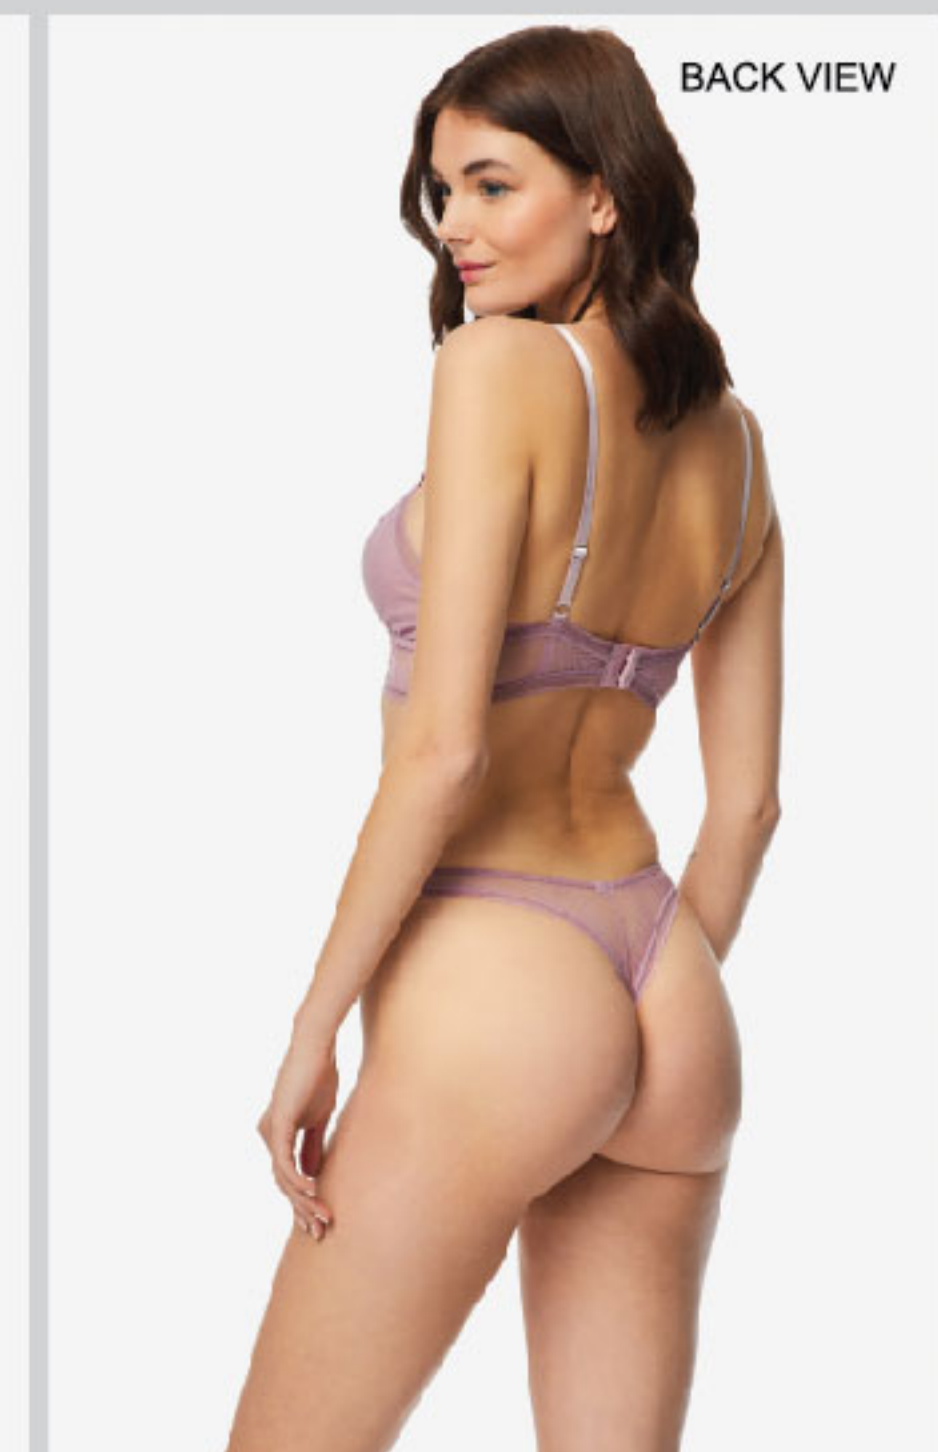

BACK VIEW

8419B BRALETTE / 80924 STRING BRAZILIAN
Color> 674 BIOLETI DUSTY / DUSTY VIOLET
STRING ALSO AVAILABLE 018 KOKKINO / RED
Size> S-XL
Composition> 83% POLYAMIDE 17% ELASTAN