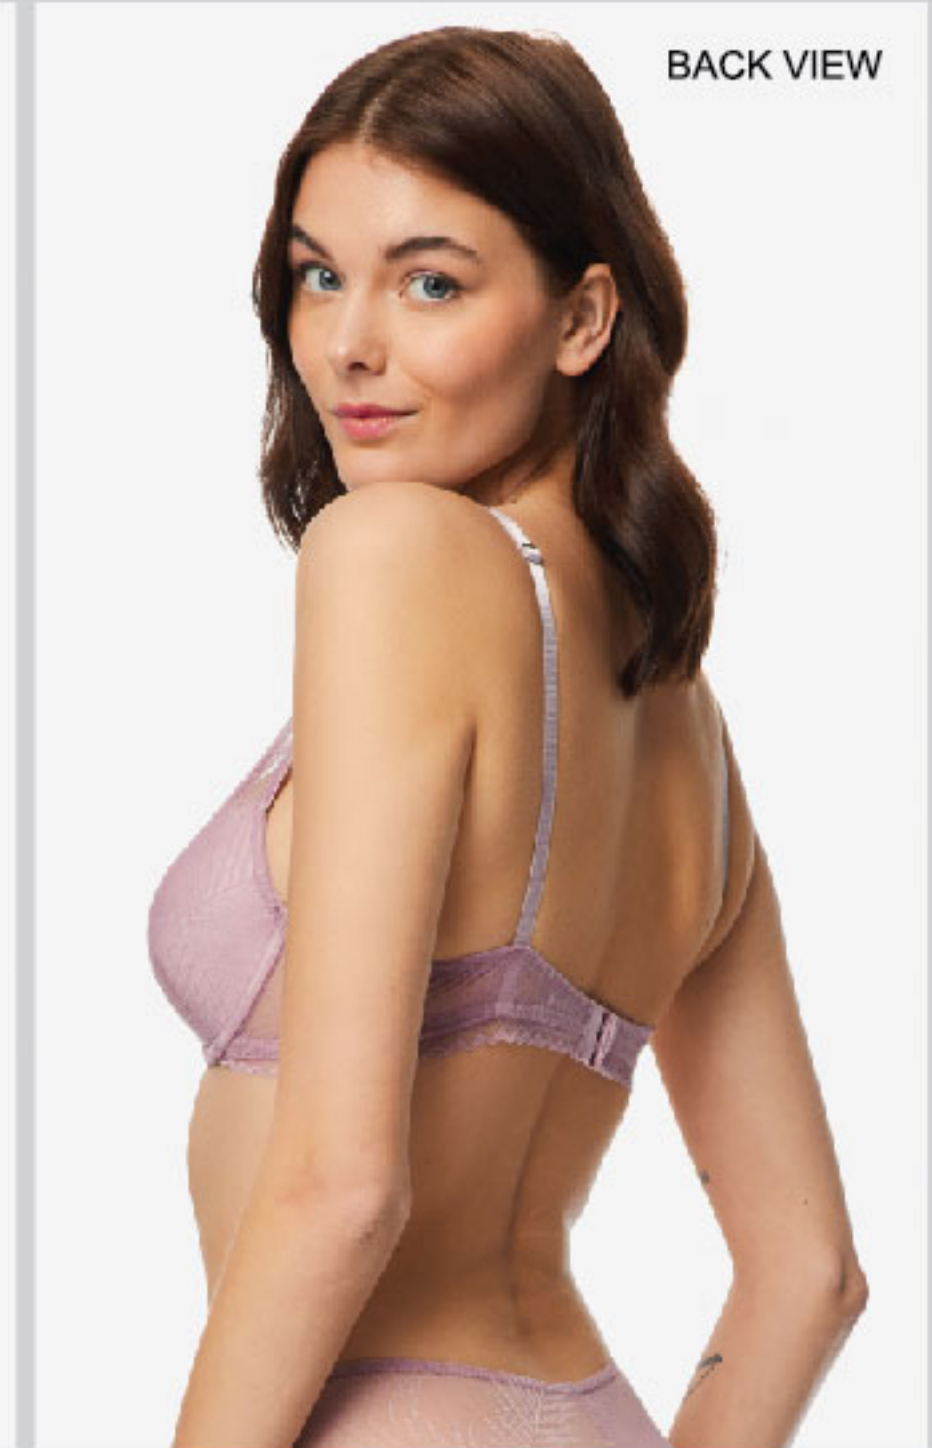

BACK VIEW

BACK VIEW

8435B BRA TRIANGLE LIGHT PADDED
Color> 045 MAYPO / BLACK
Size> 70B-85B
Composition> 83% POLYAMIDE 17% ELASTAN

8435B BRA TRIANGLE LIGHT PADDED
Color> 674 BIOAETI DUSTY / DUSTY VIOLET
Size> 70B-85B
Composition> 83% POLYAMIDE 17% ELASTAN