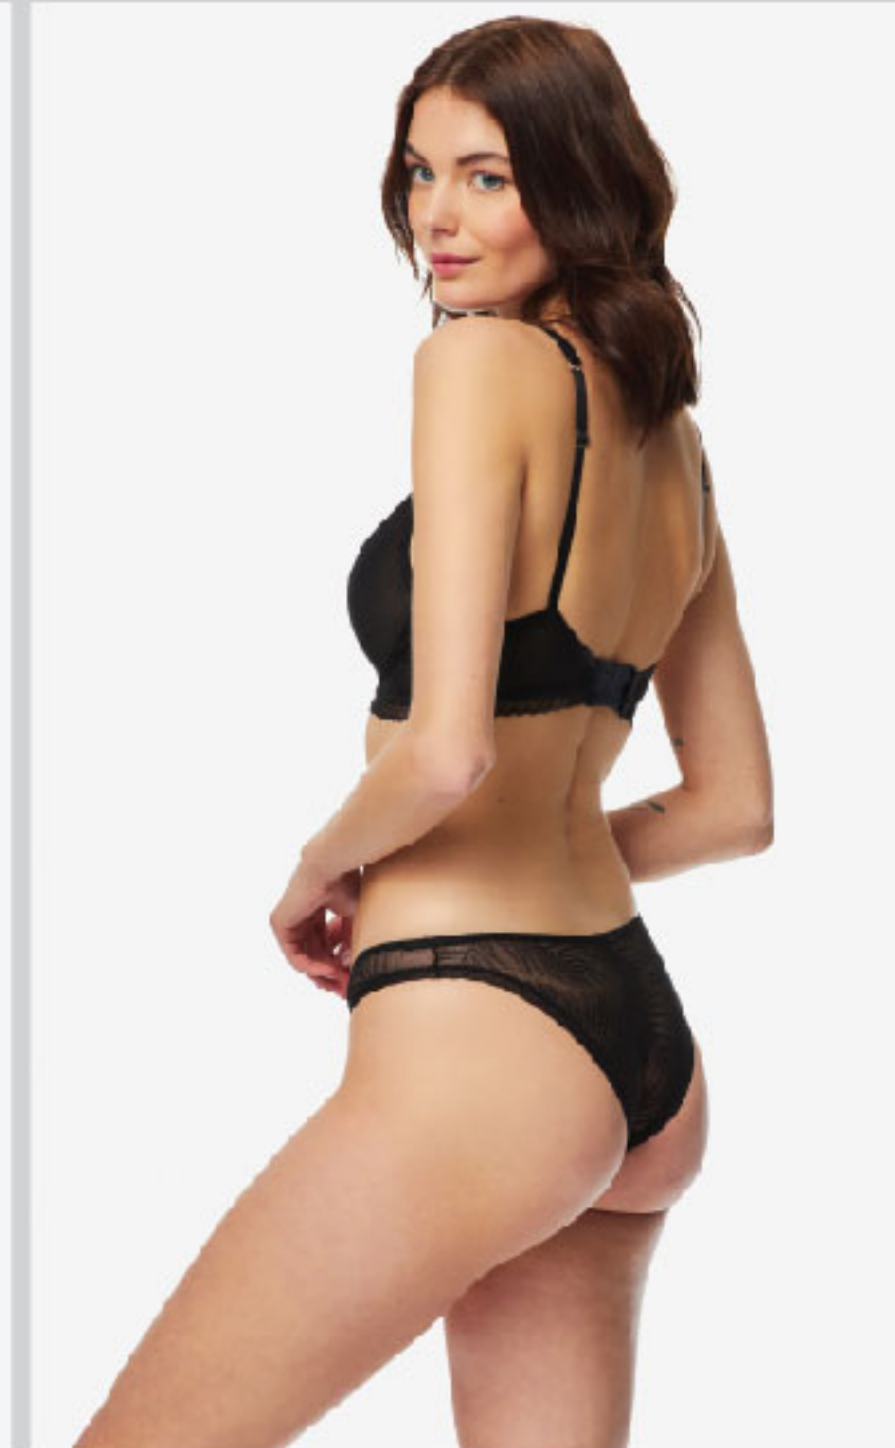

BACK VIEW

8417B BRALETTE / 80921 RIO
Color> 045 MAYPO / BLACK,
BRALETTE ALSO AVAILABLE 018 KOKKINO / RED
RIO ALSO AVAILABLE 674 BIOLETI DUSTY / DUSTY VIOLET
Size> S-XXL, S-XL
Composition> 83% POLYAMIDE 17% ELASTAN