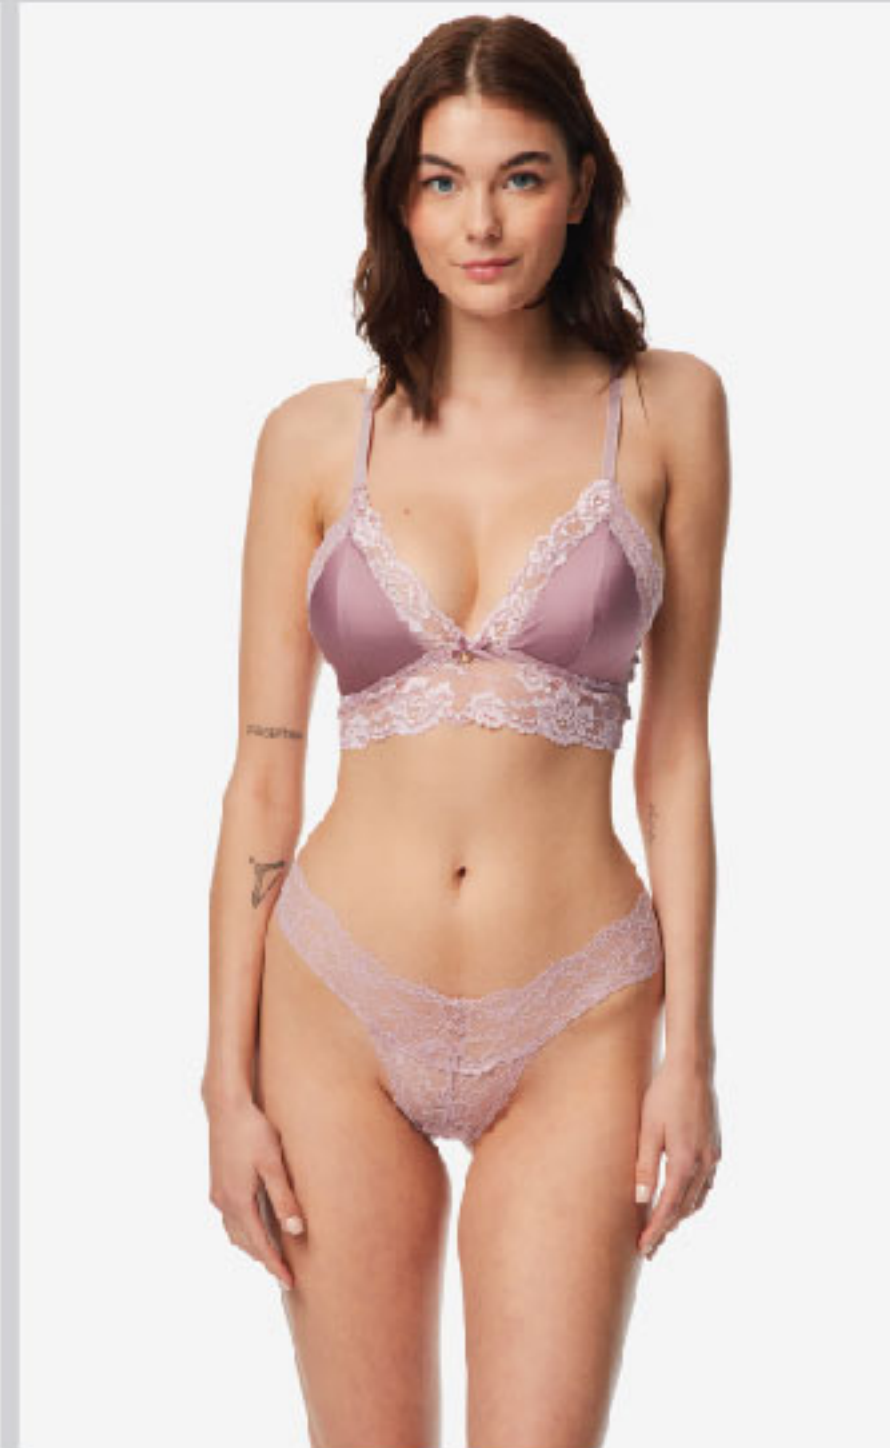

8093B BRALETTE
Color> 674 BIOΛETI DUSTY / DUSTY VIOLET
Size> S-XL
Composition> 98% POLYESTER 2% ELASTAN