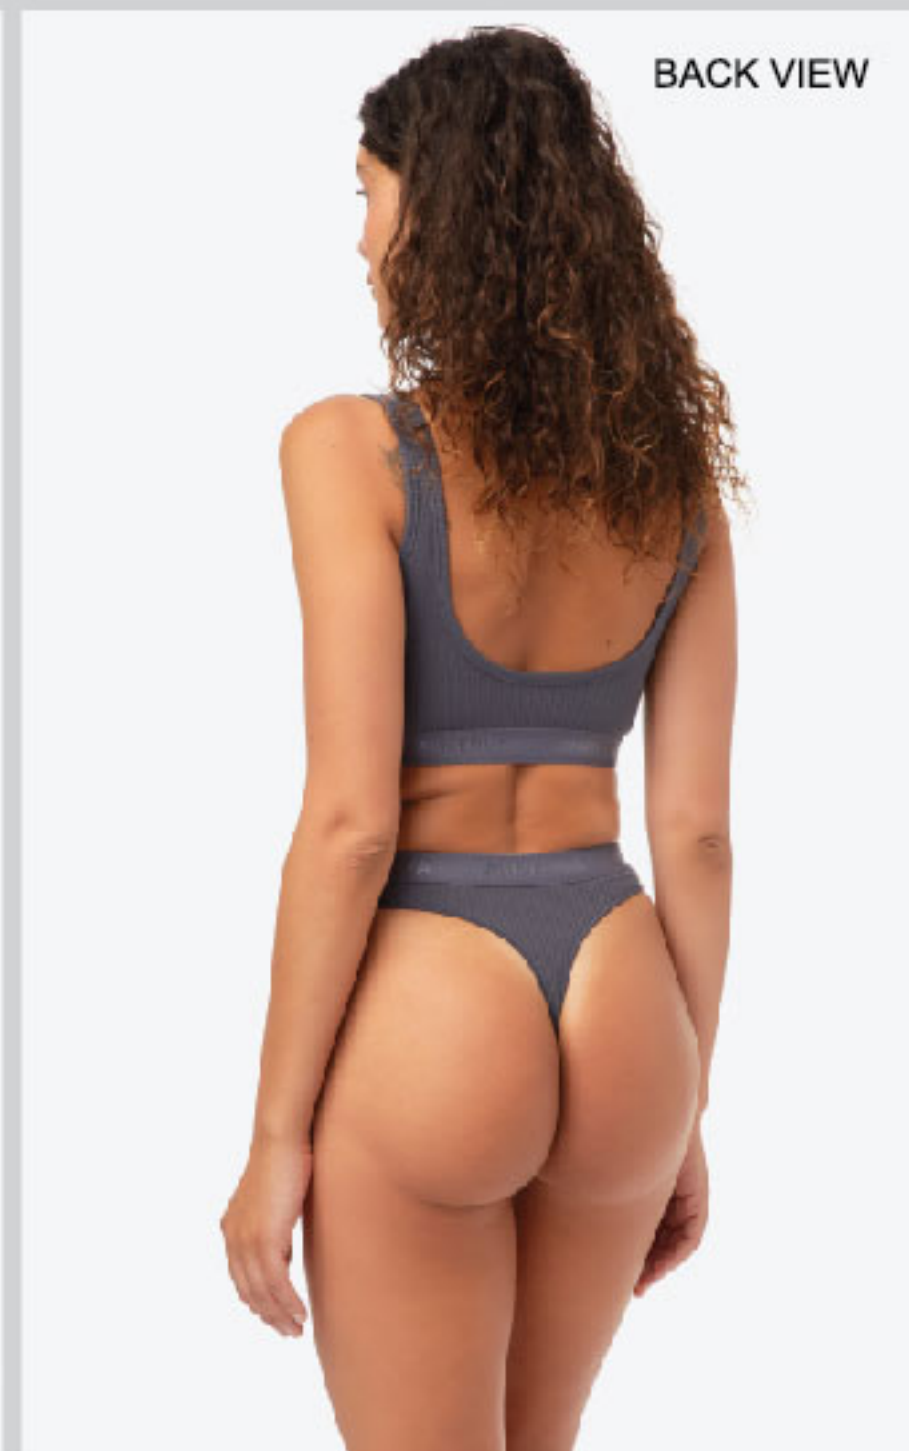

81703 TOP / 81706 BOTTOM - STRING
Color> 603 ANΘPAKI / ANTHRACITE
BASIC COLOURS 145 MAYPO / BLACK, 151 POZ DUSTY / DUSTY PINK
Size> XS-XL
Composition> 91% MODAL 9% ELASTAN, RIB