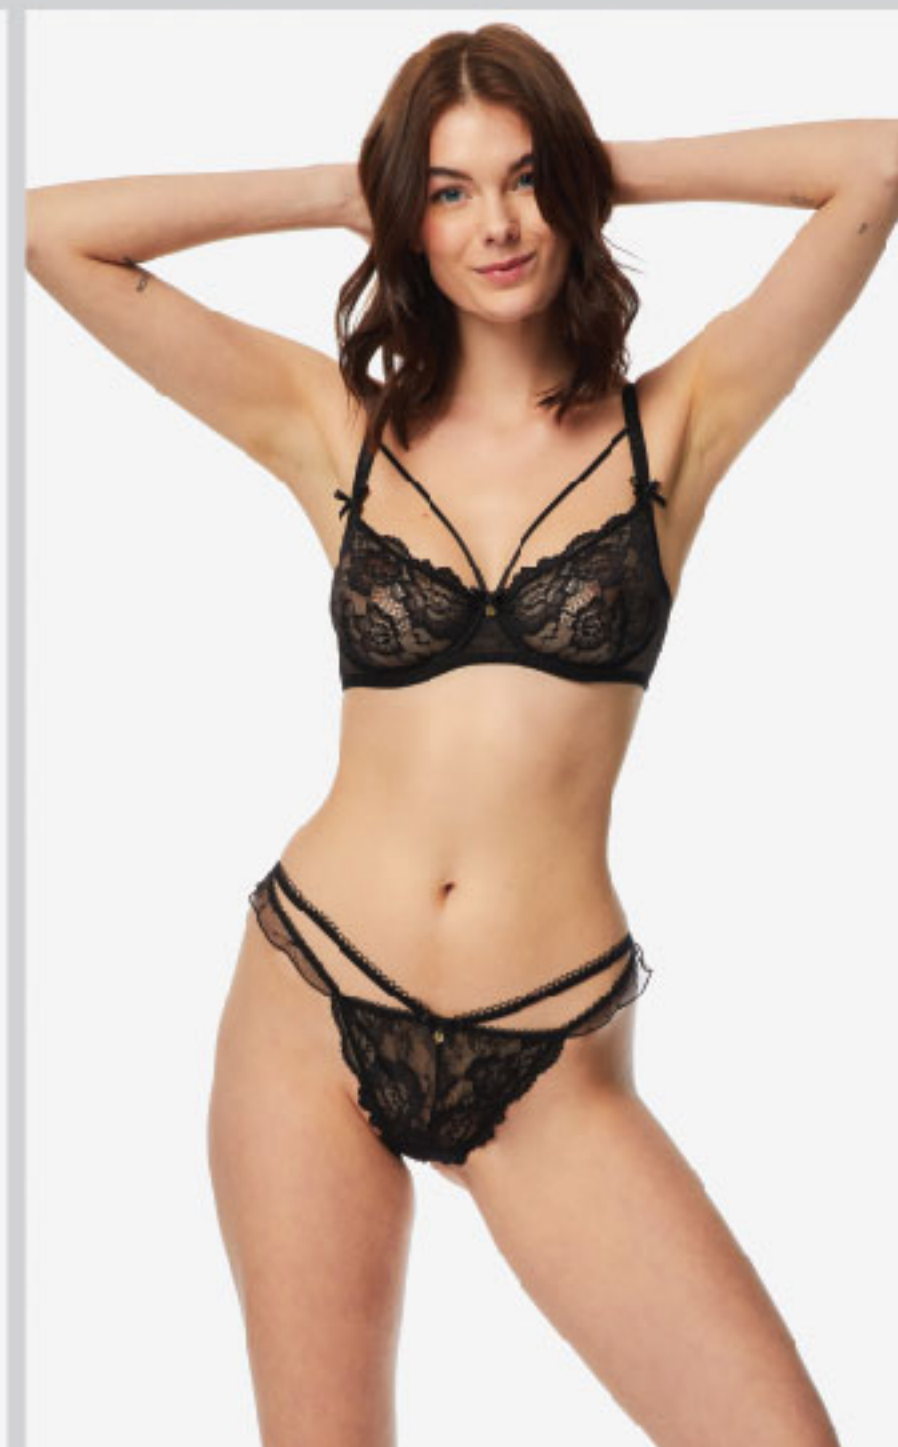

BACK VIEW

8337B WIRED BALCONE BRA / **80915** STRING
Color> 045 MAYPO / BLACK
Size> 70B-85B, S-XL
Composition> 90% POLYAMIDE 10% ELASTAN