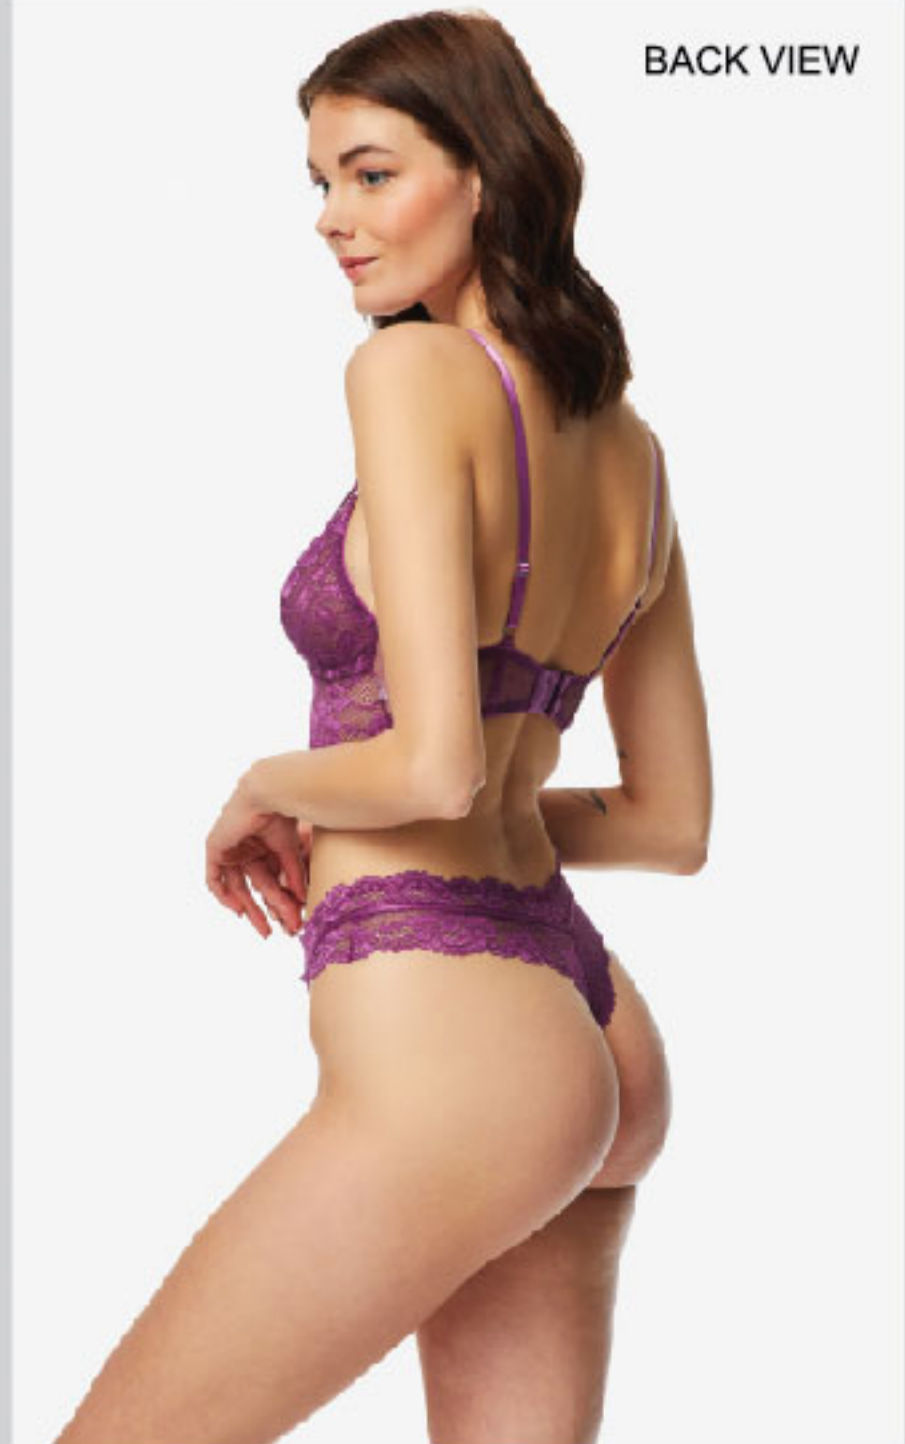

8123B BRALETTE / **80912** STRING BRAZILIAN
Color> 019 ΜQB ΣΚ. / PURLPE,
Size> S-XL
Composition> 90% POLYAMIDE 10% ELASTAN