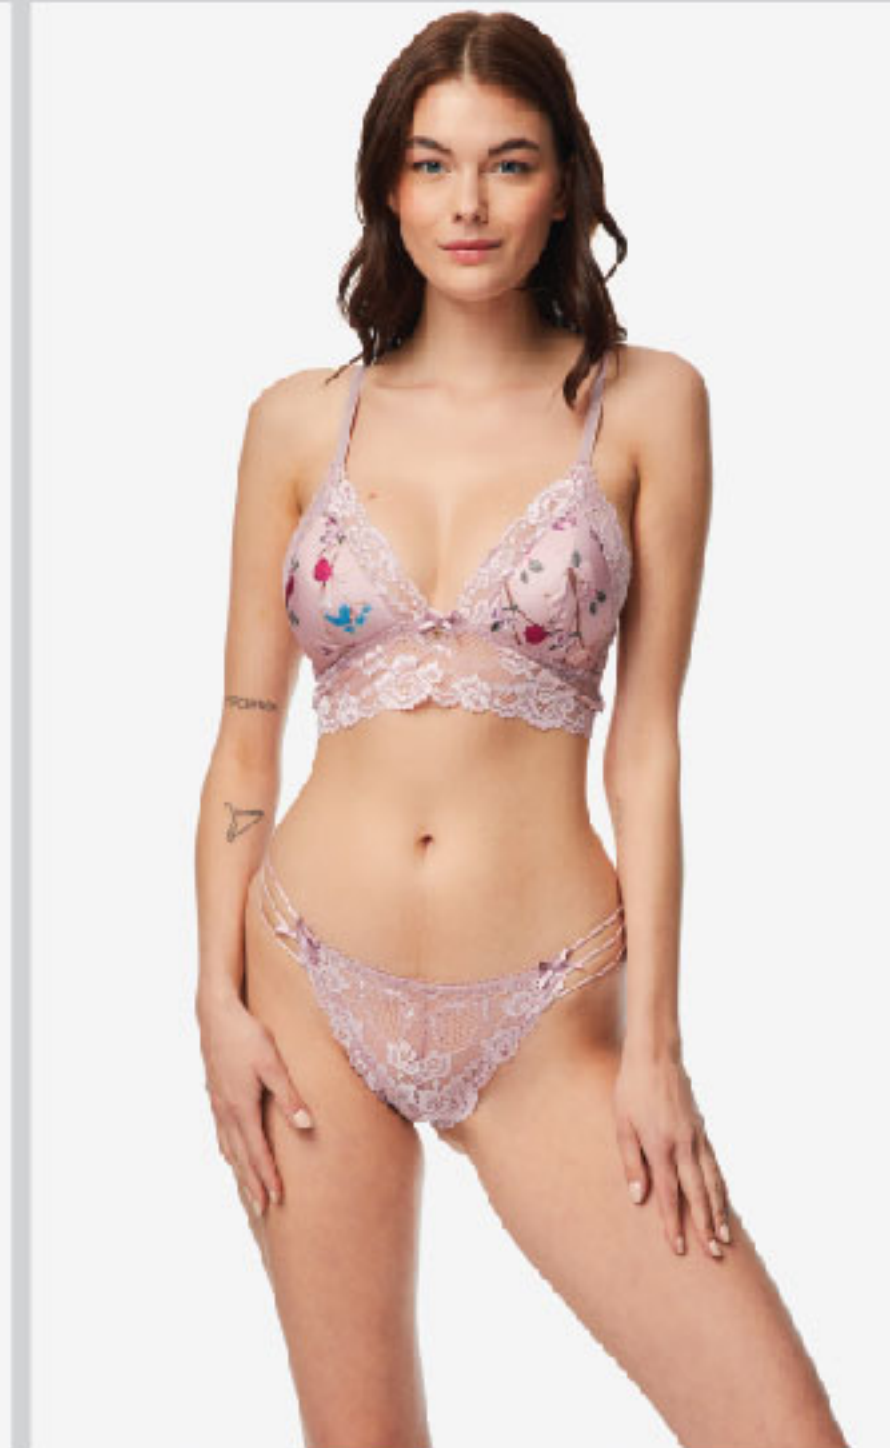

8093B BRALETTE / 80903 TANGA
Color> 152 BIOΛETI-ΦΟΥΞΙΑ A/O /
VIOLET-FUCSHIA A/O, 674 BIOΛETI DUSTY /
DUSTY VIOLET
Size> S-XL
Composition> 98% POLYESTER 2% ELASTAN